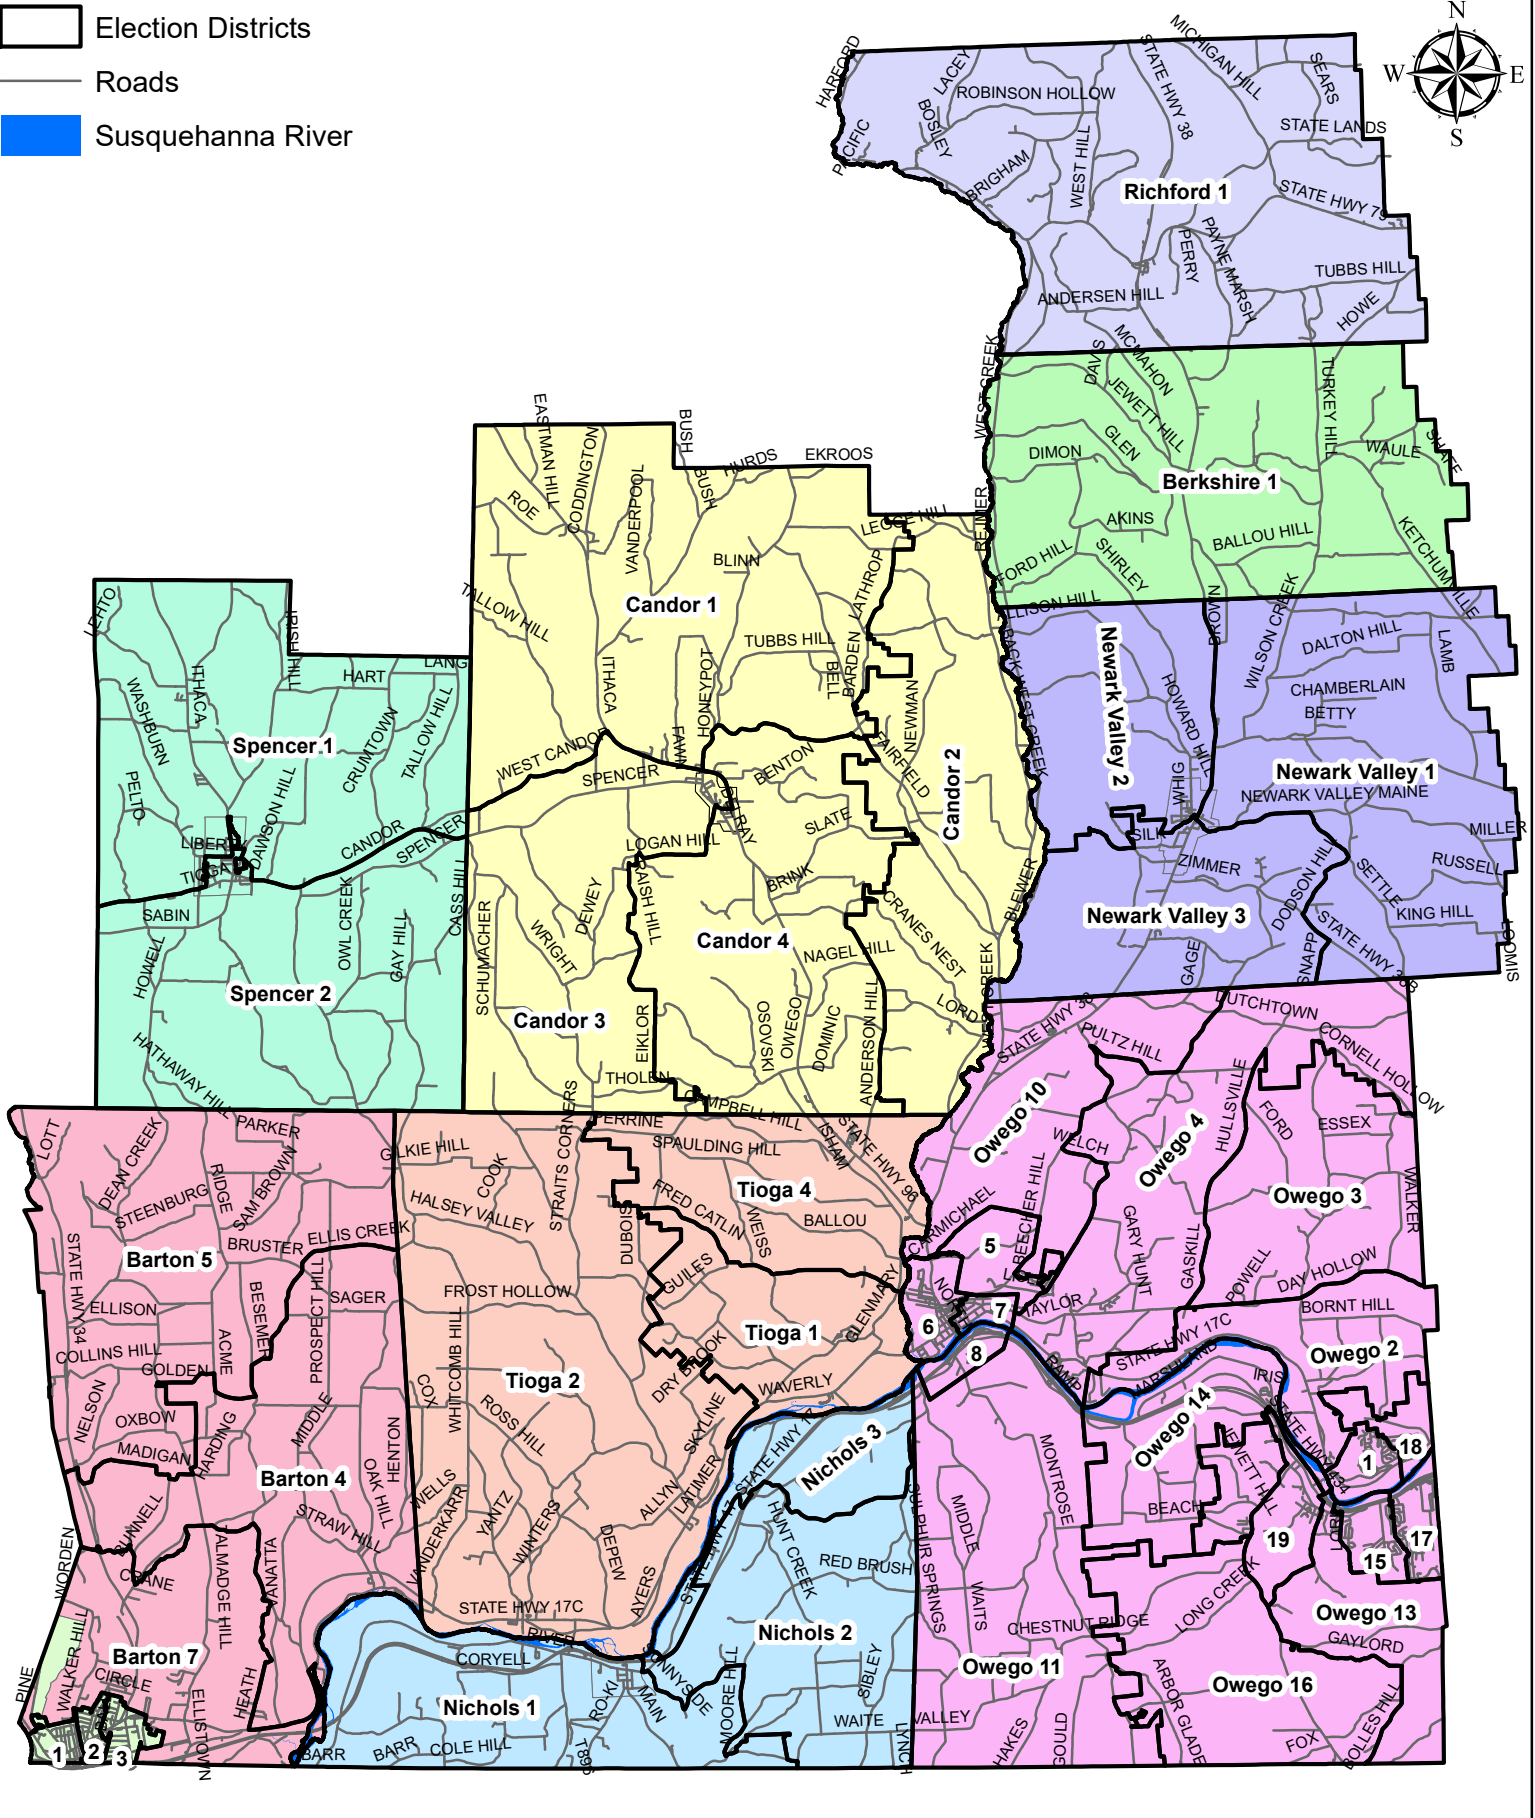

Tioga County Election Districts by Municipality

Tioga County Board of Elections
Bernadette Toombs & James Wahls
1062 State Route 38, Owego, New York 13827
Ph: (607) 687-8261

Map Publication Date:
April 2021

-  Election Districts
-  Roads
-  Susquehanna River

Tioga County makes no representations or warranties as to the accuracy or reliability of any information, resources or data provided, produced, compiled or otherwise utilized by any person, corporation or entity for any purpose whatsoever. The user or any third party may not rely upon the accuracy or reliability of such information, resources or data. Any user or third party assumes all risks and liability in the utilization of any information, resources or data.